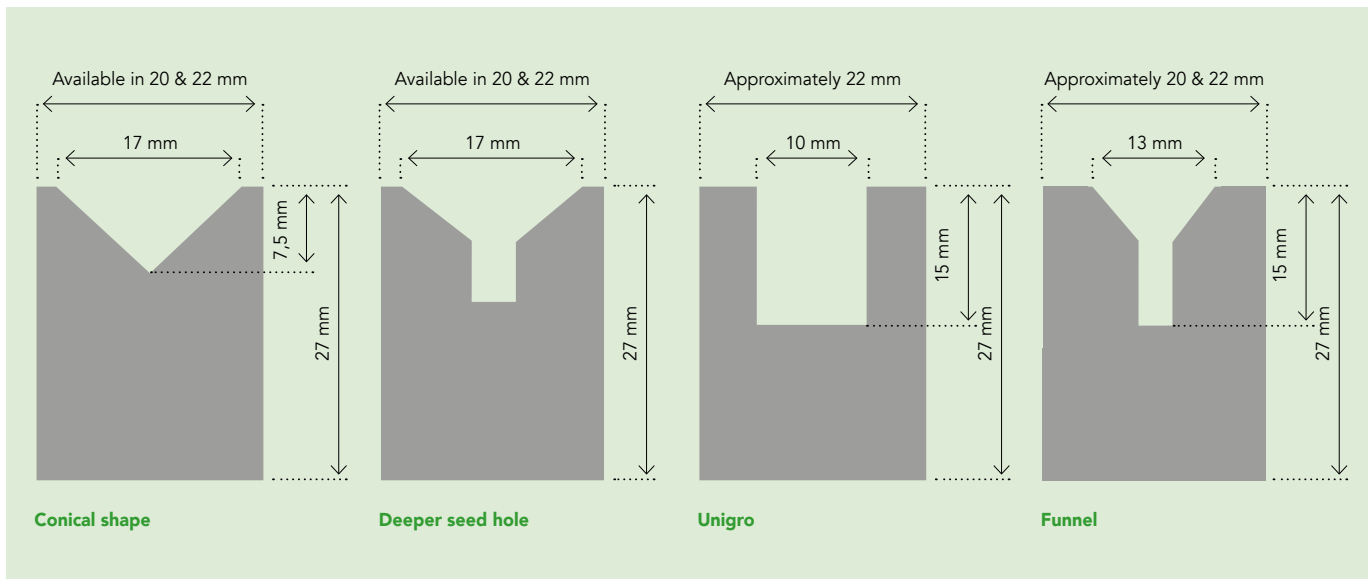

Seed hole diagrams

Key benefits

- Perfect finishing for highest usable transplants
- Foundation for Precision Growing
- Optimal firmness

Grodan

Industrieweg 15
6065 JG Roermond, NL
Tel: +31 (0)475 35 35 35
www.grodan.com

Our information is compiled with the greatest possible care and according to the latest technological developments, however this information is non-binding at all times – May 2019 Grodan is part of the ROCKWOOL Group

The substrates from Grodan are the only stone wool growing media awarded an EU Ecolabel

EU Ecolabel: NL/048/001