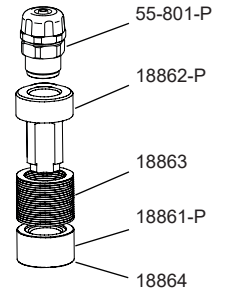

FOOT VALVE L 3/4 4-6-10 WITH FILTER

FOOT VALVE L 3/4 4-6-10 WITH PP FILTER

TECHNICAL FEATURES

Thread connection:	3/4"
Hose connection:	4-6-10
Materials:	PP/FPM/ Borosilicate
Foot filter with valve and weight	
Mesh	120
Filter	PP discs
Dimensions:	116mm / Ø45mm

LIST OF PARTS

18-836-P	Foot valve 4-6-10 with PP disc filter
55-801-P	Injection check valve 4-6-10 pp boro.
18862-P	Body foot filter disc 3/4 pp
18863	Disc foot folter 3/4
18861-P	Cap foot folter disc 3/4 pp
18864	Weight foot filter disc 3/4

FOOT VALVE L 4-6-10 WITH PP FILTER

TECHNICAL FEATURES

Thread connection:	3/4"
Hose connection:	4-6-10
Material:	PP/FPM/ Borosilicate
Foot filter with valve	
Mesh:	30
Dimensions:	100mm / Ø35mm
Dimensions with level sensor:	100mm / Ø58mm

Thread connection: 3/4"

Hose connection: 4-6-10

Material: PVDF/FPM/
Borosilicate

Foot filter with valve

Mesh: 30

Dimensions: 100mm / Ø35mm

Dimensions with level sensor: 100mm / Ø58mm

LIST OF PARTS