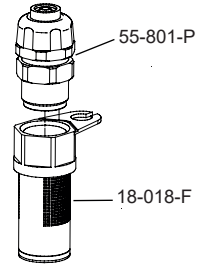

FOOT VALVE L 3/4 4-6-10 WITH FILTER

FOOT VALVE L 4-6-10 WITH PVDF FILTER

TECHNICAL FEATURES

Thread connection: 3/4"

Hose connection: 4-6-10

Material: PVDF/FPM/
Borosilicate

Foot filter with valve

Mesh: 30

Dimensions: 100mm / Ø35mm

Dimensions with level sensor: 100mm / Ø58mm

LIST OF PARTS

18-842-F Foot valve L 4-6-10 with PVDF filter

55-801-F Discharge check valve 3/4 PVDF

18-018-F Check valve L 3/4 PVDF