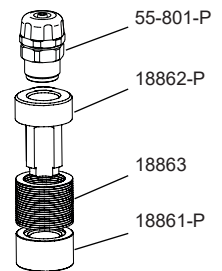

FOOT VALVE L 3/4 4-6-10 WITH FILTER

FOOT VALVE L 3/4 4-6-10 WITH PP FILTER

TECHNICAL FEATURES

Thread connection:	3/4"
Hose connection:	4-6-10
Materials:	PP/FPM/ Borosilicate
Foot filter with valve and weight	
Mesh	120
Filter	PP discs
Dimensions:	116mm / Ø45mm

LIST OF PARTS

18-836-P	Foot valve 4-6-10 with PP disc filter
55-801-P	Injection check valve 4-6-10 pp boro.
18862-P	Body foot filter disc 3/4 pp
18863	Disc foot folter 3/4
18861-P	Cap foot folter disc 3/4 pp
18864	Weight foot filter disc 3/4

FOOT VALVE L 4-6-10 WITH PP FILTER

TECHNICAL FEATURES

Thread connection:	3/4"
Hose connection:	4-6-10
Material:	PP/FPM/ Borosilicate
Foot filter with valve	
Mesh:	30
Dimensions:	100mm / Ø35mm
Dimensions with level sensor:	100mm / Ø58mm

Thread connection: 3/4"

Hose connection: 4-6-10

Material: PVDF/FPM/
Borosilicate

Foot filter with valve

Mesh: 30

Dimensions: 100mm / Ø35mm

Dimensions with level sensor: 100mm / Ø58mm

LIST OF PARTS