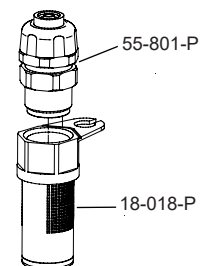

LIST OF PARTS

18-842-P	Foot valve L 4-6-10 with PP filter
55-801-P	Discharge check valve 3/4 PP
18-018-P	Check valve L 3/4 PP