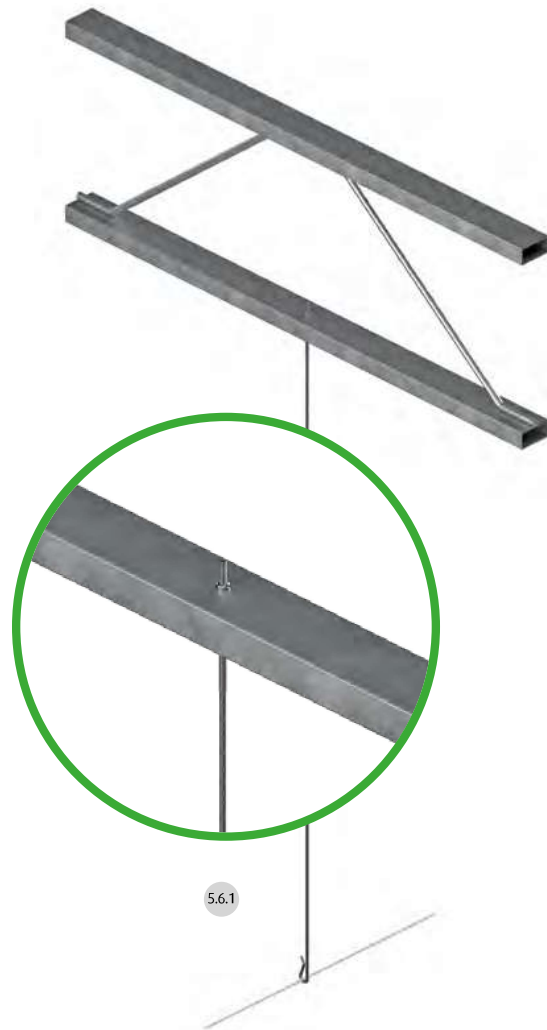

# Crop wires and Crop wire droppers

For the support of your vegetable crops, we supply crop wires at row length with the corresponding crop wire droppers.

We also supply fastening sets for mounting the crop wire to the existing wire arches in your greenhouse.

The crop wire droppers are available in three versions:

- Single crop wire dropper
- Double crop wires dropper
- Crop wire dropper with threaded end

If desired, we can also supply a hoisting system for these crop wires

## Index

- 5.6.1 Crope wire dropper with threaded end
- 5.6.2 Single crope wire dropper
- 5.6.3 Double crope wire dropper