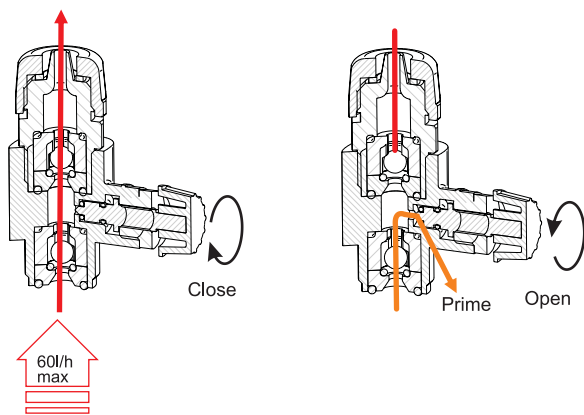

### TECHNICAL FEATURES

Max. flow	60 l/h
Connection thread:	3/4"
Hose connection	- Diameter 6,3x11 (with 60311) - Diameter 6,3x12 - Diameter 6,3x12,5