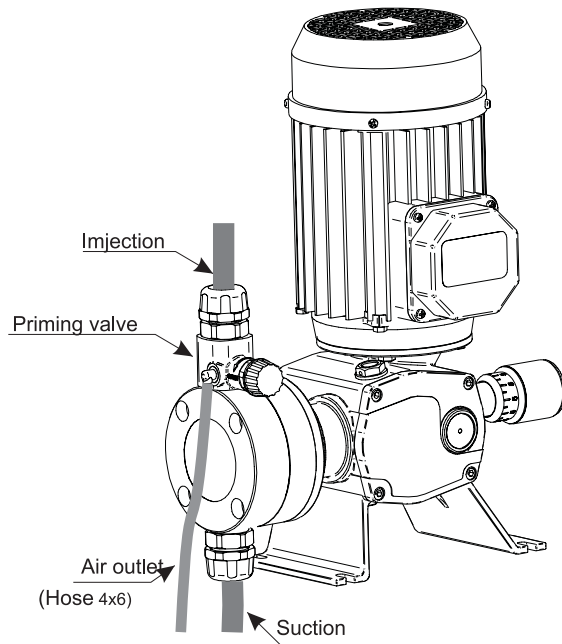

### TECHNICAL FEATURES

Max. flow	60 l/h
Connection thread:	3/4"
Hose connection	- Diameter 6,3x11 (with 60311) - Diameter 6,3x12 - Diameter 6,3x12,5