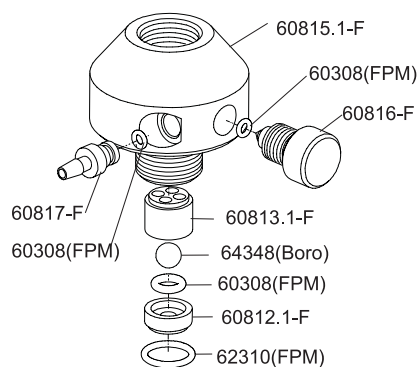

### TECHNICAL FEATURES

Max. flow	60 l/h
Connection thread:	3/4"
Hose connection	- Diameter 6,3x11 (with 60311) - Diameter 6,3x12 - Diameter 6,3x12,5

### PP 60-814. 1-P

### PVDF 60-814.1-F

### AISI316 60-814.1-I