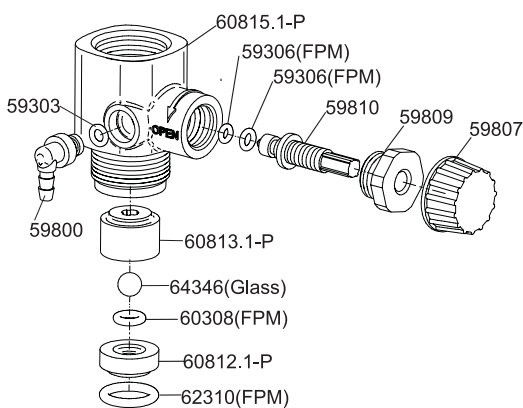

### TECHNICAL FEATURES

Max. flow	60 l/h
Connection thread:	3/4"
Hose connection	- Diameter 6,3x11 (with 60311) - Diameter 6,3x12 - Diameter 6,3x12,5

### PP 60-814. 1-P