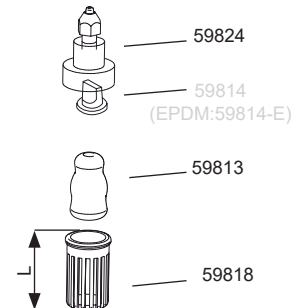

FOOT VALVE 4x6 WITH PP FIBER FILTER FOR SUCTION LANCE

Features

Connection: 4x6 hose

Materials: PP/FPM

Foot valve with check valve

PP filter case with PP fiber

L: 45mm

List of parts

59-854-P Foot valve 4x6 with PP fiber filter for suction lance

59824 Foot valve 4x6 connection

59813 PP fiber for foot filter

59818 Foot filter body - short