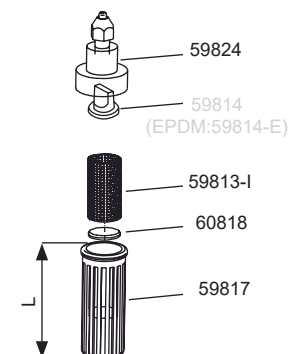

59-071-E Kit EPDM o-rings valve 4x6 3/8 PVDF EPDM

59-071-T Kit TFE/P o-rings valve 4x6 3/8 PVDF

FOOT VALVE 4x6 WITH S.S. MESH FILTER

Features

Connection: 4x6 hose

Materials: PP/FPM/
AISI316

Foot valve with check valve

Filter 100 mesh

L: 70mm

List of parts

59-852-P Foot valve 4x6 with S.S. mesh filter

59824 Foot valve 4x6 connection

59813-I A316 mesh for foot filter 4x6

60818 Mesh filter end

59817 Foot filter body

FOOT VALVE 4x6 WITH PP FIBER FILTER FOR SUCTION LANCE

Features

Connection: 4x6 hose

Materials: PP/FPM

Foot valve with check valve

PP filter case with PP fiber

L: 45mm

List of parts

Features

Connection: 4x6 hose

Materials: PP/FPM/
AISI316

Foot valve with check valve

Filter 100 mesh

L: 45mm

List of parts

59-855-P Foot valve 4x6 with S.S. mesh filter for suction lance