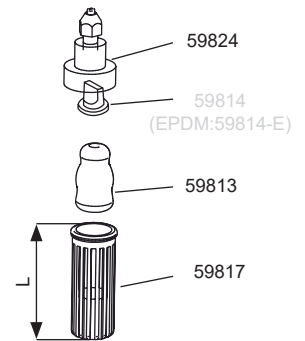

FOOT VALVE 4X6 WITH FILTER

FOOT VALVE 4x6 WITH PP FIBER FILTER

Features

Connection: 4x6 hose

Materials: PP/FPM

Foot valve with check valve

PP filter case with PP fiber

L: 70mm

List of parts

59-851-P Foot valve 4x6 with PP fiber filter

59824 Foot valve 4x6 connection

59813 PP fiber for foot filter

59817 Foot filter 4x6 body

Foot valve 4x6 with PVDF filter*

Features

Connection: Manguera 4x6

Materials: PP/FPM

Foot valve with check valve

Filter PVDF

L: 70mm

List of parts

59-851-F Foot valve 4x6 with PVDF filter

Discharge valve 4x6 3/8" PVDF FPM"

Filter 3/8" PVDF

59-071-E Kit EPDM o-rings valve 4x6 3/8 PVDF EPDM

59-071-T Kit TFE/P o-rings valve 4x6 3/8 PVDF

FOOT VALVE 4x6 WITH S.S. MESH FILTER

Features

Connection: 4x6 hose

Materials: PP/FPM/
AISI316

Foot valve with check valve