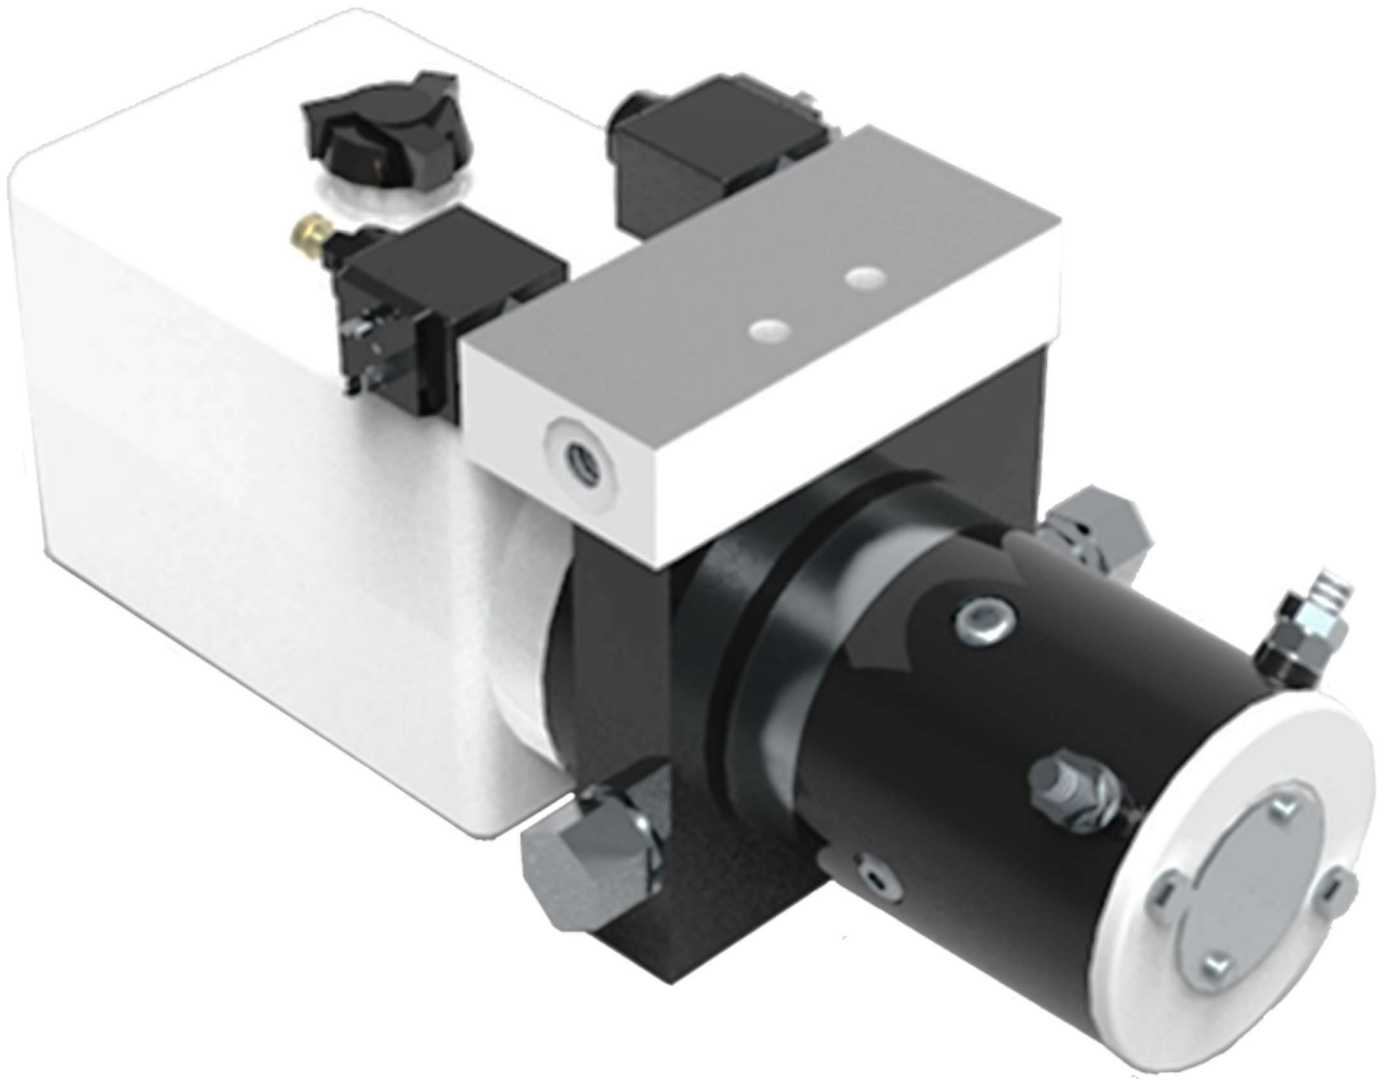

Hydraulique aggregate + valve block M24.XZ.10.C09.R99.H.200
3034.00.0016