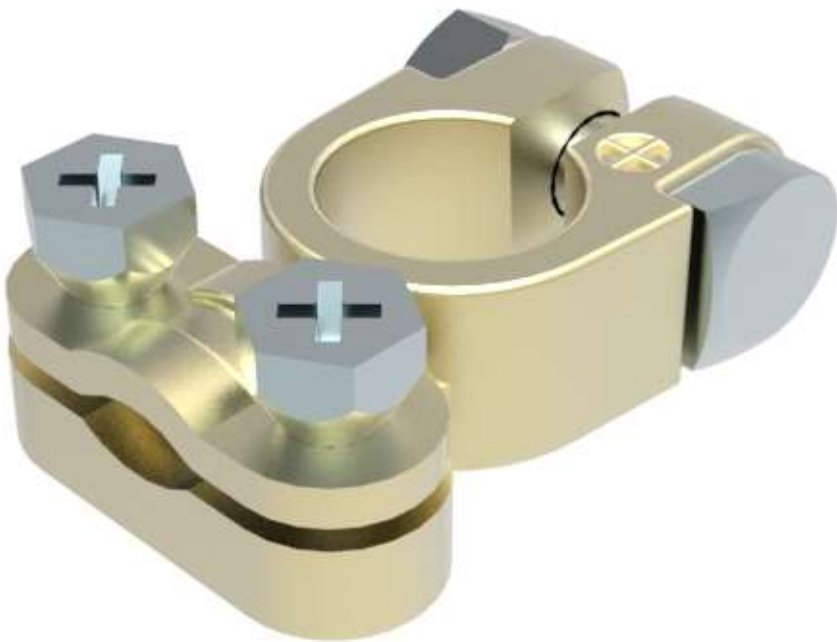

Order parts for the Benomic Star

Proximity switch cable M12 4-C 5mtr
3010.02.0059

Connector cabel M12 4 pol. female 5m
3010.02.0063

CEE form plug built in 24V 16A/2P M603
3010.03.0000

Battery pole clip -
3010.07.0000

Battery pole clip +
3010.07.0002

Limit switch TE ZCD 21M12 NO/NC lever and M12 connec
3011.00.0010

Inclinometer con M12 50X50X35mm
3011.02.0029

Motorcontroller PG I-drive BDI

3012.02.0002

Motor controller PG I-drive I peak =70A At loose sales always with settings from client!

3012.02.0006

Push button emergency red ZB4-BS844

3013.00.0009

TE push button black + quick coupling cont. NO XB4-BA21
3013.00.0010

TE selection key 3 positions fest ZB4-BD3
3013.01.0007

TE selection key 3 positions ZB4-BD5
3013.01.0009

Mainswitch 24V/100A red with key
3013.01.0014

Mainswitch key red
3013.01.0015

TE selection key 2 positions yellow
3013.01.0020

Potion meter button complete

3013.01.0037

Potion meter 5k lin mono for PG-drive
3013.01.0051