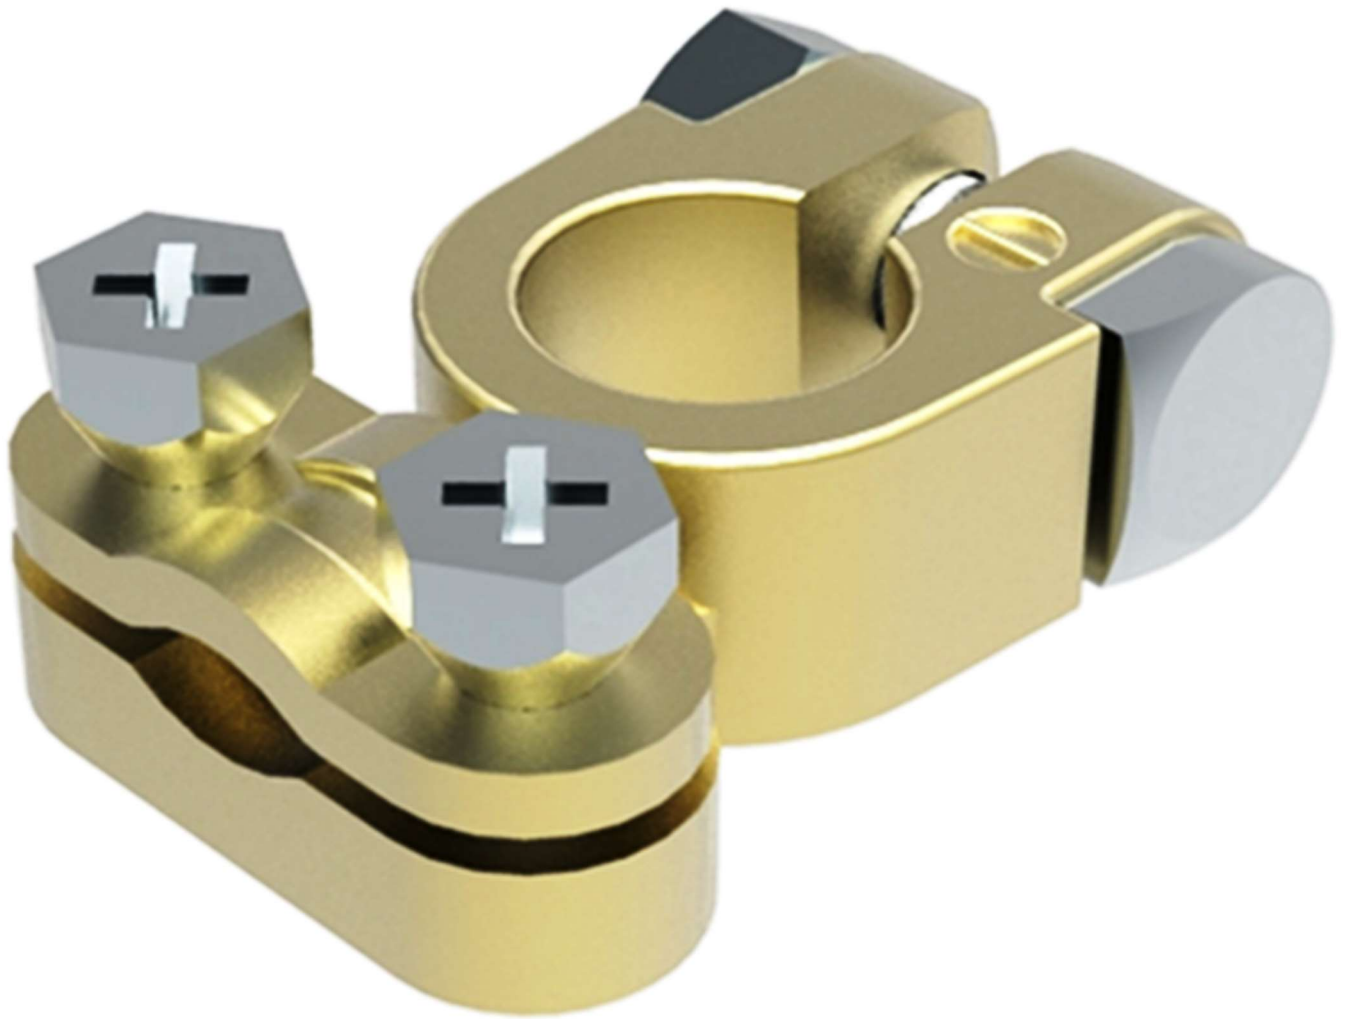

Order parts for the Benomic Star

Proximity switch cable M12 4-C 5mtr
3010.02.0059

Connector cabel M12 4 pol. female 5m
3010.02.0063

CEE form plug built in 24V 16A/2P M603
3010.03.0000

Battery pole clip -
3010.07.0000

Battery pole clip +
3010.07.0002

Limit switch TE ZCD 21M12 NO/NC lever and M12 connec
3011.00.0010

Inclinometer con M12 50X50X35mm
3011.02.0029

Motorcontroller PG I-drive BDI

3012.02.0002

Motor controller PG I-drive I peak =70A At loose sales always with settings from client!

3012.02.0006

Push button emergency red ZB4-BS844

3013.00.0009

TE push button black + quick coupling cont. NO XB4-BA21
3013.00.0010

TE selection key 3 positions fest ZB4-BD3
3013.01.0007

TE selection key 3 positions ZB4-BD5
3013.01.0009