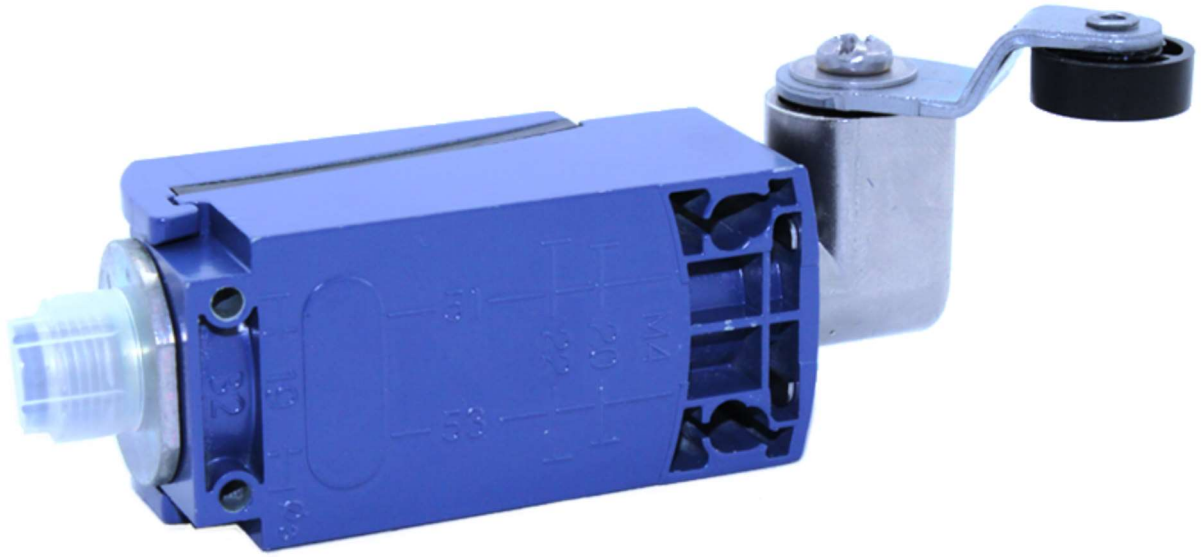

Order parts for the Benomic Star

Proximity switch cable M12 4-C 5mtr
3010.02.0059

Connector cabel M12 4 pol. female 5m
3010.02.0063

CEE form plug built in 24V 16A/2P M603
3010.03.0000

Battery pole clip -
3010.07.0000

Battery pole clip +
3010.07.0002

Limit switch TE ZCD 21M12 NO/NC lever and M12 connec
3011.00.0010

Inclinometer con M12 50X50X35mm
3011.02.0029

Motorcontroller PG I-drive BDI

3012.02.0002

Motor controller PG I-drive I peak =70A At loose sales always with settings from client!

3012.02.0006

Push button emergency red ZB4-BS844

3013.00.0009

TE push button black + quick coupling cont. NO XB4-BA21
3013.00.0010

TE selection key 3 positions fest ZB4-BD3
3013.01.0007

TE selection key 3 positions ZB4-BD5
3013.01.0009

Mainswitch 24V/100A red with key
3013.01.0014

Mainswitch key red
3013.01.0015

TE selection key 2 positions yellow
3013.01.0020

Potion meter button complete

3013.01.0037

Potion meter 5k lin mono for PG-drive
3013.01.0051